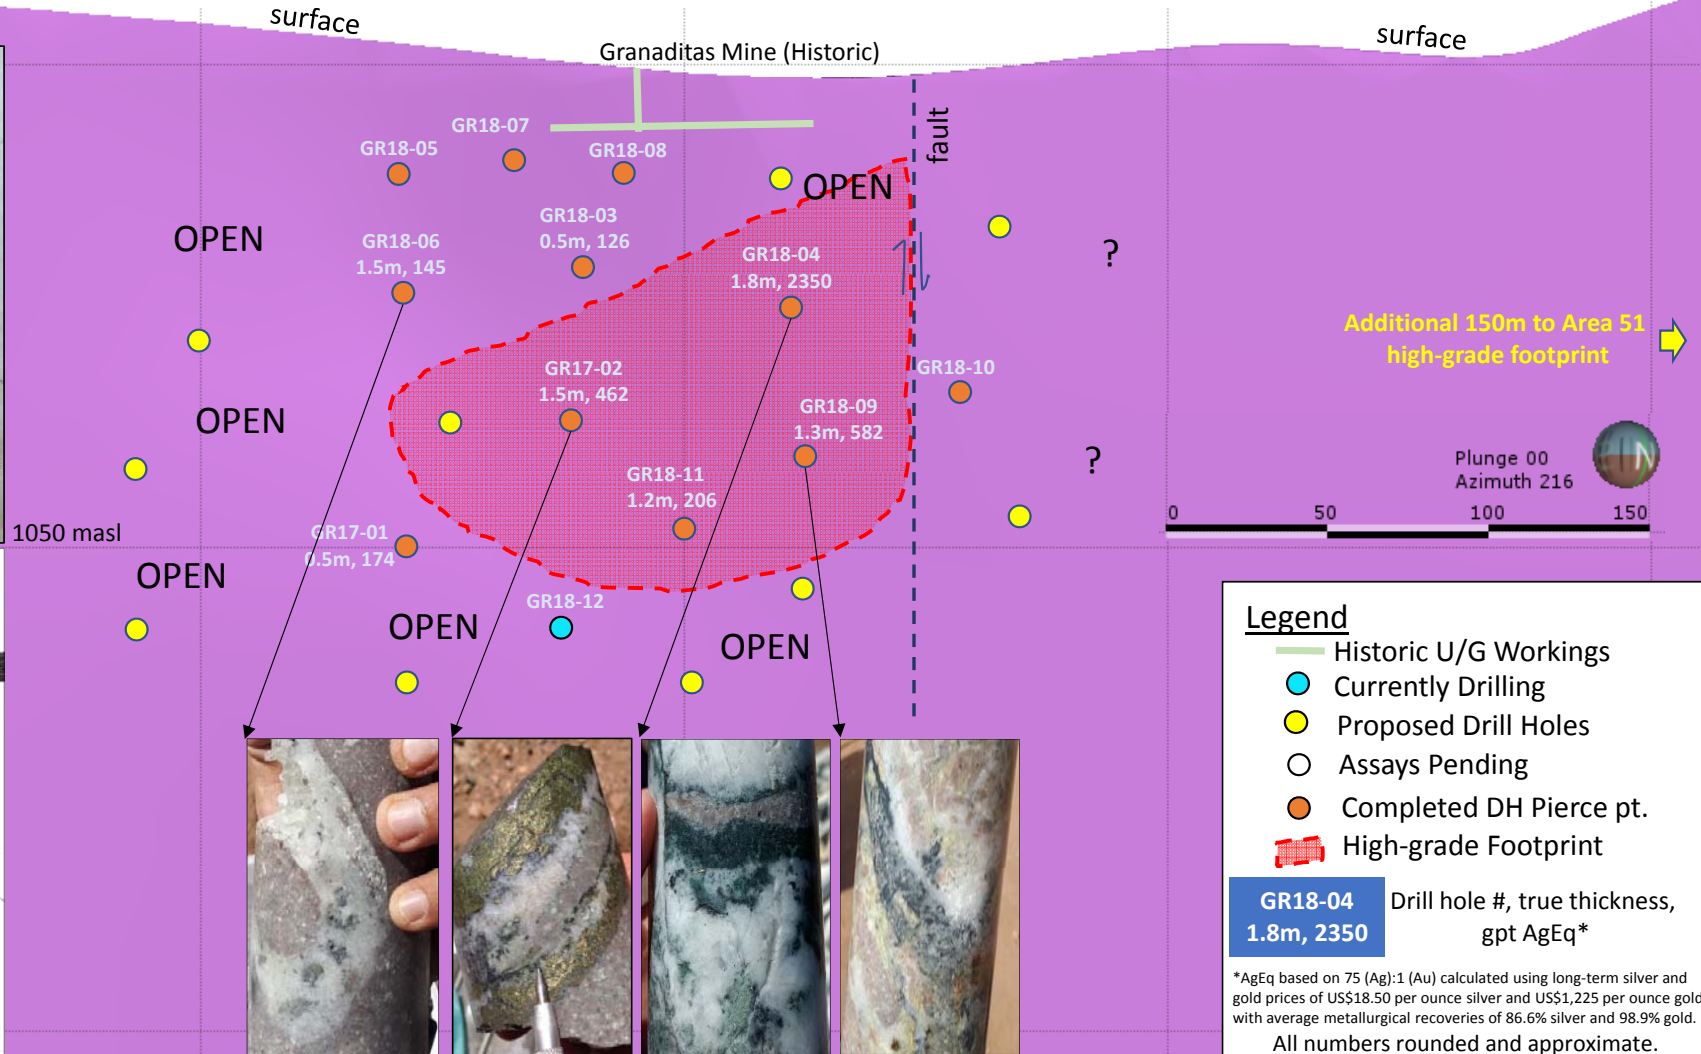

D'

Long Section (Inclined) of Granaditas Vein Las Chispas Property, Looking Southwest

D

1882 Historic Map
with Granaditas Mine Location

Las Chispas District with Babicanora Plan Map, June 2018